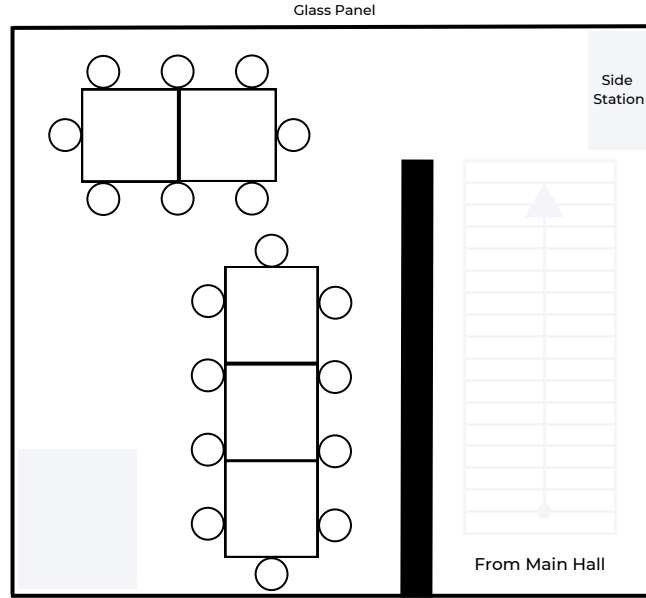

# MAIN DINING HALL FLOOR PLAN

**A1**  
24 PAX

Not drawn to scale

**A2**  
24 PAX

Not drawn to scale

# MAIN DINING HALL FLOOR PLAN

**A3**

14 PAX

Not drawn to scale

**A4**

40 PAX

Standing

Not drawn to scale

# MEZZANINE FLOOR PLAN

**B1**  
15 PAX

Not drawn to scale

**B2**  
18 PAX

Not drawn to scale

**B3**  
16 PAX

Not drawn to scale